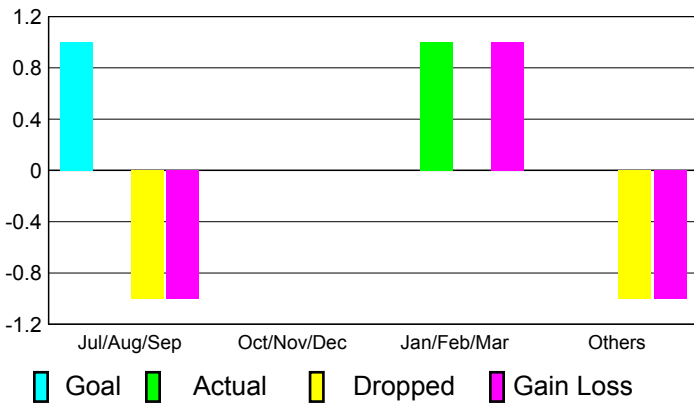

2010-2011 GMT Reports for District (or Undistricted) District O 3

GMT: **Mr. Pedro Mario Marrello**

Location: **ARGENTINA**

GMT CA: **3**

CLUBS

**Club Results
2010-2011**

**Clubs
2009-2010**

Month	New Club Goal	Actual New Clubs	Actual Dropped Clubs	Gain/Loss of Clubs	Gain/Loss of Clubs
Jul/Aug/Sep	1	0	-1	-1	0
Oct/Nov/Dec	0	0	0	0	0
Jan/Feb/Mar	0	1	0	1	0
Apr/May/Jun	0	0	-1	-1	0
Totals	1	1	-2	-1	0

Club Results 2010-2011

Goal, New, Dropped, Gain/Loss

Comparison of Club Gain/Loss

Current Year Compared to the Previous Year

YTD Status Quo Clubs 2010-2011

Status Quo Clubs Compared to Status Quo Members

MEMBERSHIP