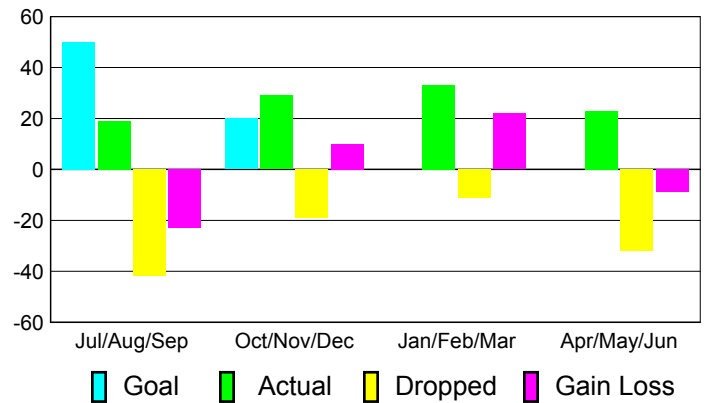

Membership Results 2010-2011

Goal, New, Dropped, Gain/Loss

Comparison of Membership Gain/Loss

Current Year Compared to the Previous Year