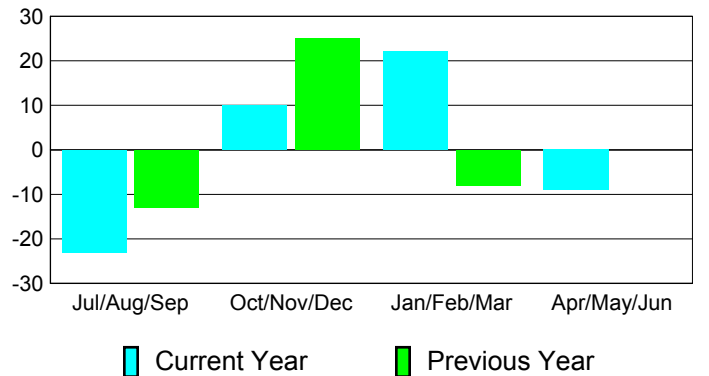

**Membership Results
2010-2011**

**Membership
2009-2010**

Month	Net Memb Goal	Actual New Memb	Actual Dropped Memb	Gain/Loss of Memb	Gain/Loss of Memb
Jul/Aug/Sep	50	19	-42	-23	-13
Oct/Nov/Dec	20	29	-19	10	25
Jan/Feb/Mar	0	33	-11	22	-8
Apr/May/Jun	0	23	-32	-9	0
Totals	70	104	-104	0	4

Membership Results 2010-2011

Goal, New, Dropped, Gain/Loss

Comparison of Membership Gain/Loss

Current Year Compared to the Previous Year

Gender Comparison 2010-2011

Jul/Aug/Sep

Oct/Nov/Dec

Jan/Feb/Mar