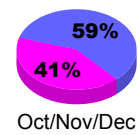

**Membership Results
2010-2011**

**Membership
2009-2010**

Month	Net Memb Goal	Actual New Memb	Actual Dropped Memb	Gain/Loss of Memb	Gain/Loss of Memb
Jul/Aug/Sep	50	19	-42	-23	-13
Oct/Nov/Dec	20	29	-19	10	25
Jan/Feb/Mar	0	33	-11	22	-8
Apr/May/Jun	0	23	-32	-9	0
Totals	70	104	-104	0	4

Membership Results 2010-2011

Goal, New, Dropped, Gain/Loss

Comparison of Membership Gain/Loss

Current Year Compared to the Previous Year

Gender Comparison 2010-2011

Jul/Aug/Sep

Oct/Nov/Dec

Jan/Feb/Mar

Apr/May/Jun

Male

Female