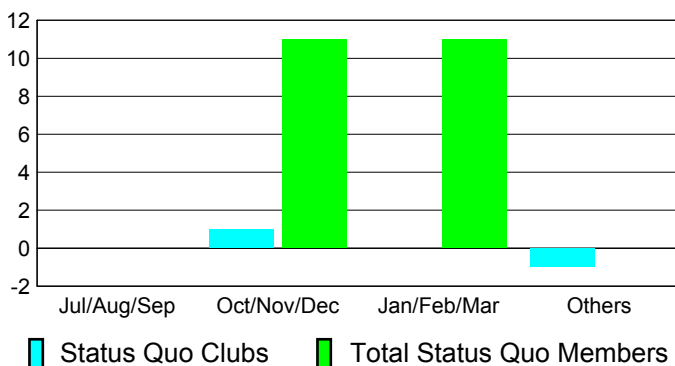

Club Results 2010-2011

Goal, New, Dropped, Gain/Loss

Comparison of Club Gain/Loss

Current Year Compared to the Previous Year

YTD Status Quo Clubs 2010-2011

Status Quo Clubs Compared to Status Quo Members

MEMBERSHIP

**Membership Results
2010-2011**

**Membership
2009-2010**

Month	Net Memb Goal	Actual New Memb	Actual Dropped Memb	Gain/Loss of Memb	Gain/Loss of Memb
Jul/Aug/Sep	50	19	-42	-23	-13
Oct/Nov/Dec	20	29	-19	10	25
Jan/Feb/Mar	0	33	-11	22	-8
Apr/May/Jun	0	23	-32	-9	0
Totals	70	104	-104	0	4