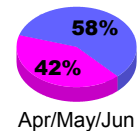

**Membership Results
2010-2011**

**Membership
2009-2010**

Month	Net Memb Goal	Actual New Memb	Actual Dropped Memb	Gain/Loss of Memb	Gain/Loss of Memb
Jul/Aug/Sep	50	19	-42	-23	-13
Oct/Nov/Dec	20	29	-19	10	25
Jan/Feb/Mar	0	33	-11	22	-8
Apr/May/Jun	0	23	-32	-9	0
Totals	70	104	-104	0	4

Membership Results 2010-2011

Goal, New, Dropped, Gain/Loss

Comparison of Membership Gain/Loss

Current Year Compared to the Previous Year

Gender Comparison 2010-2011

Jul/Aug/Sep

Oct/Nov/Dec

Jan/Feb/Mar

Apr/May/Jun

Male

Female