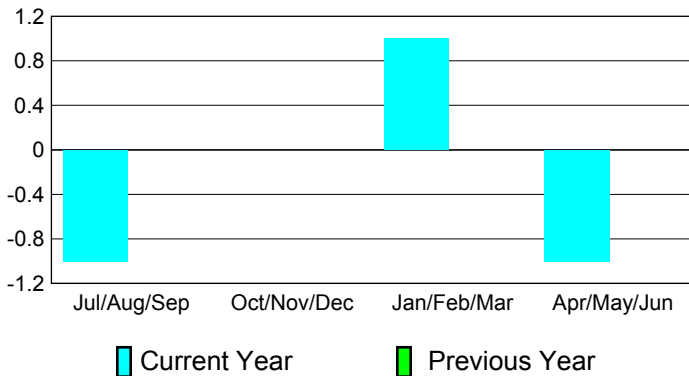

Club Results 2010-2011

Goal, New, Dropped, Gain/Loss

Comparison of Club Gain/Loss

Current Year Compared to the Previous Year

YTD Status Quo Clubs 2010-2011

Status Quo Clubs Compared to Status Quo Members

MEMBERSHIP